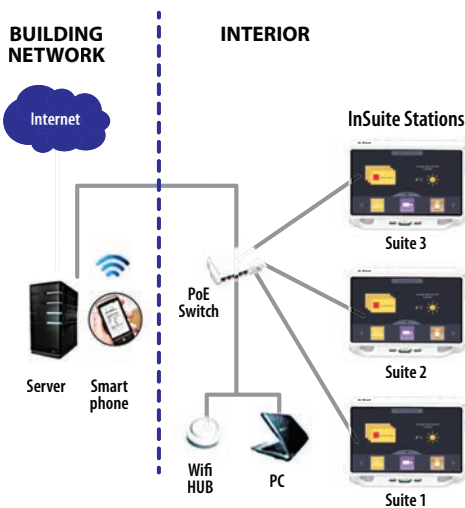

Configuration chart

SECURITY		
Door Bell	Door Lock	Magnetic Sensor
Motion Detector	Gas Sensor	Smoke Alarm
COMMUNICATION		
Additional InSuite Station		
CONTROL		
Air Conditioning	Lighting Switch	Heating
Motorized Blind	AC outlet	

1. **Supported Peripherals**
2. Cameras
   - Bullet Camera
   - Dome Camera
   - Small Form Factor IP Camera
   - Security Devices
   - Door Contact
   - Photo Infrared Sensor
   - Window Open Contact
   - Break Glass Sensor
   - Door Lock
   - Cabinet Lock
   - Lighting Switches
   - Gateway for Protocol
   - Dimmers
   - 3-Way Switches
   - Low Voltage Variable output controller
   - Low Voltage On/Off Switch
   - General Purpose Switches
   - 8-zone controller
   - 4-output relay load controller
   - 4 input/2 output controller
   - water shutoff valves

Mircom Group of Companies
25 Interchange Way
Vaughan (Toronto), Ontario, Canada L4K 5W3
Phone: 905-660-4655
Fax: 905-660-4113
www.mircomgroup.com

Contact our local Mircom representative for availability and customization features for your area.

MIR-TX3-130025