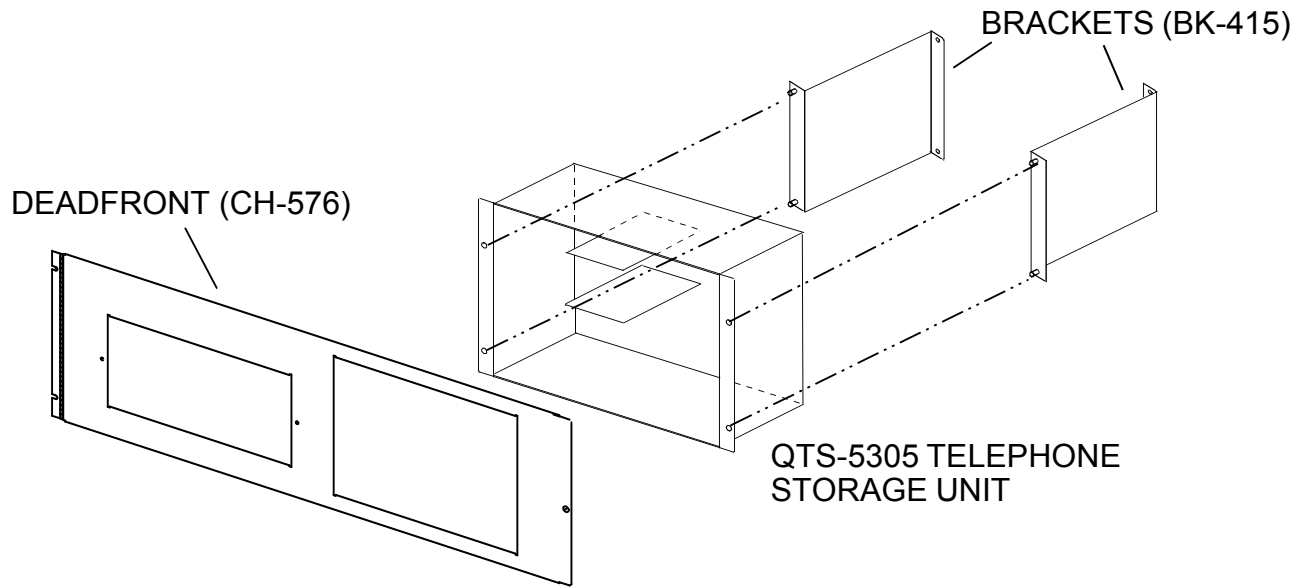

The QTS-5305 Telephone Storage Unit provides storage for up to five remote handsets, with two telephones on the top shelf, two on the second shelf and one below. The QTS-5305 Telephone Storage unit is **ONLY** mounted in the top position of the BB-5008 and BB-5014. It comes with two brackets which are mounted to the backbox and then the storage unit is mounted onto the brackets, which contain four threads, using four # 6 hex nuts. The QTS-5305 also comes with a dead front which is mounted onto the backbox BB-5008 or BB-5014 with 2 # 6 screws and closes with pem fastener. Please note that the storage unit must always be mounted on the top right -hand side of the backbox.

Interior View of BB-5008 Backbox

The QTS-5305 Telephone Storage Unit mounts in the top position of the BB-5008 (shown here) and the BB-5014.