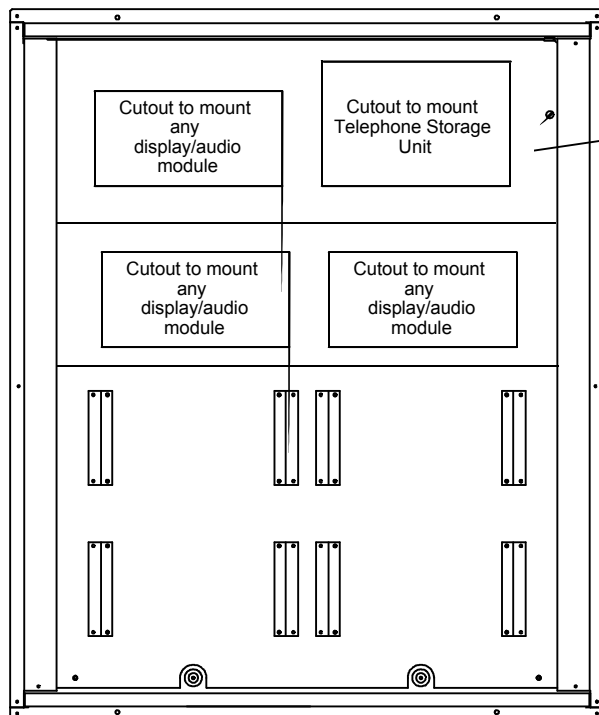

The QTS-5305 Telephone Storage Unit provides storage for up to five remote handsets, with two telephones on the top shelf, two on the second shelf and one below. The QTS-5305 Telephone Storage unit is **ONLY** mounted in the top position of the BB-5008 and BB-5014. It comes with two brackets which are mounted to the backbox and then the storage unit is mounted onto the brackets, which contain four threads, using four # 6 hex nuts. The QTS-5305 also comes with a dead front which is mounted onto the backbox BB-5008 or BB-5014 with 2 # 6 screws and closes with pem fastener. Please note that the storage unit must always be mounted on the top right -hand side of the backbox.

Interior View of BB-5008 Backbox

The QTS-5305 Telephone Storage Unit mounts in the top position of the BB-5008 (shown here) and the BB-5014.